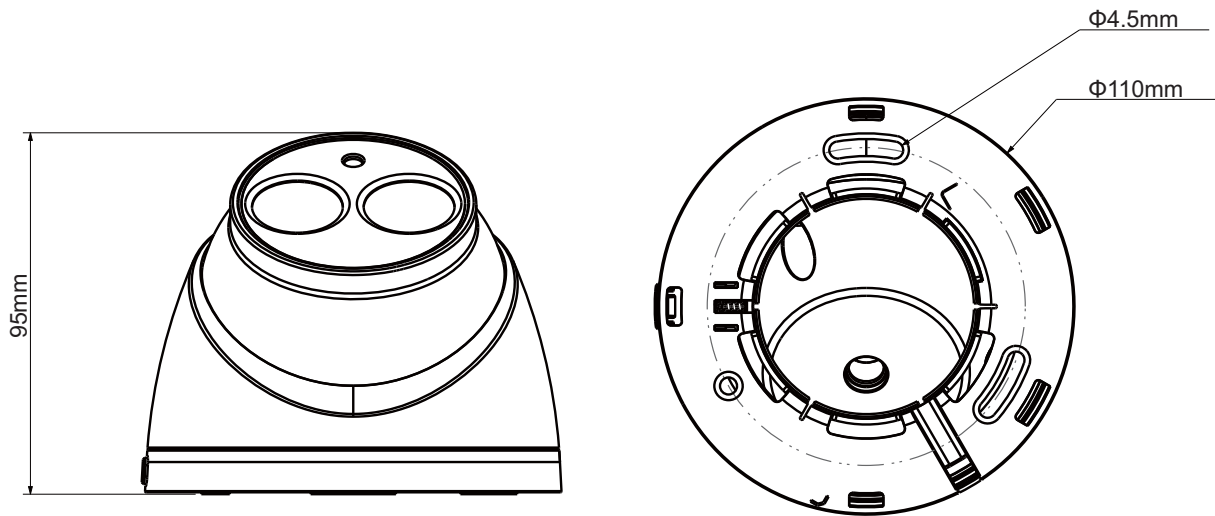

### Features

- 1/2.8" 2.4Megapixel CMOS
- 25/30fps@1080P, 25/30/50/60fps@720P
- High speed, long distance real-time transmission
- HD and SD switchable
- OSD Menu, control over coaxial cable
- DWDR, Day/Night(ICR), AWB, AGC, BLC, 3DNR
- 3.6mm fixed lens (6mm, 8mm optional)
- Max. IR LEDs length 50m, Smart IR
- IP67, DC12V

## Technical Specifications

Model	DH-HAC-HDW2220EP	DH-HAC-HDW2220EN
<b>Camera</b>		
Image Sensor	1/2.8" 2.4Megapixel CMOS	
Effective Pixels	1984(H)×1225(V)	
Electronic Shutter	1/3s~1/100,000s	
Video Frame Rate	25/30/50/60fps@720P; 25/30fps@1080P	
Synchronization	Internal	
Mini. Illumination	0.05Lux/F1.8, 0Lux IR on	
Video Output	1-channel BNC HDCVI high definition video output/ CVBS standard definition video output (Can switch)	
<b>Camera Features</b>		
Max. IR LEDs Length	50m, Smart IR	
Day/Night	Auto(ICR) / Color / B/W	
Noise Reduction	2D/3D	
OSD Menu	Support	
<b>Lens</b>		
Focal Length	3.6mm (6mm, 8mm optional)	
Angle of View	H: 88° (55°/38.6°)	
Mount Type	M12	
<b>General</b>		
Power Supply	DC12V±20%	
Power Consumption	Max 5W	
Working Environment	-30°C~+60°C / Less than 95%RH (no condensation)	
Transmission Distance	Over 500m via 75-3 coaxial cable	
Ingress Protection	IP67	
Dimensions(W×D×H)	Φ110mm×95mm	
Weight	0.3kg	
Material	Metal (inner core) + Plastic (outside)	

## Dimensions (mm)