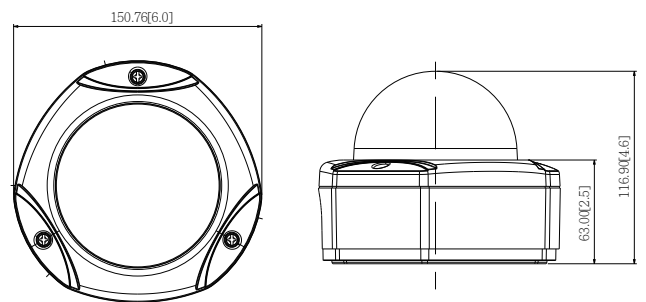

E73A

5MP Outdoor Dome with D/N, Adaptive IR, Basic WDR, Fixed Lens

- 5 Megapixel with 1080p
- Day & Night with Adaptive IR LED
- Wide Angle Fixed Lens with f2.93mm / F2.0
- Basic WDR (74 dB)
- 30 fps at 1920 x 1080
- Weatherproof (IP66) and Vandal Proof (IK10)

PHOTO INDICATION

DIMENSION DIAGRAM

Unit: mm [inch]

ACCESSORY OPTIONS

Dome Cover		
PDCX-1101		4-inch, smoke, vandal proof

Popular Mounting Solutions	
Surface	Accessories not required
Wall	PMAX-0308
Pendant	PMAX-0101 + PMAX-0103
Corner	PMAX-0101 + PMAX-0305 + PMAX-0402
Pole	PMAX-0101 + PMAX-0305 + PMAX-0503
Flush	PMAX-1003
Gang Box	PMAX-0804

• Interface

Digital Input	1, Terminal block
Digital Output	1, Terminal block
Local Storage	MicroSDHC/MicroSDXC memory card slot (card not included)

• General

Power Source / Consumption	PoE Class 2 (IEEE802.3af) / 6.31 W (IR on)
Weight	994 g (2.191 lb)
Dimensions (Ø x H)	150 mm x 117 mm (5.9" x 4.6")
Environmental Casing	Weatherproof (IP66 rated); Vandal proof (IK10 rated); Transparent dome cover
Mount Type	Surface, Pendant, Wall, Corner, Pole, Flush, Gang box
Starting Temperature	-20°C ~ 50°C (-4°F ~ 122°F)
Operating Temperature	-40°C ~ 50°C (-40°F ~ 122°F)
Operating Humidity	10% ~ 85% RH
Approvals	CE (EN 55022 Class B, EN 55024), FCC (Part15 Subpart B Class B), IK10, IP66, NEMA 4X