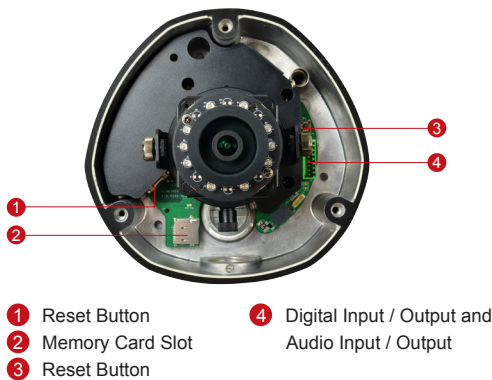

E73A

5MP Outdoor Dome with D/N, Adaptive IR, Basic WDR, Fixed Lens

- 5 Megapixel with 1080p
- Day & Night with Adaptive IR LED
- Wide Angle Fixed Lens with f2.93mm / F2.0
- Basic WDR (74 dB)
- 30 fps at 1920 x 1080
- Weatherproof (IP66) and Vandal Proof (IK10)

PHOTO INDICATION

DIMENSION DIAGRAM

Unit: mm [inch]

ACCESSORY OPTIONS

Dome Cover		
PDCX-1101		4-inch, smoke, vandal proof

Popular Mounting Solutions	
Surface	Accessories not required
Wall	PMAX-0308
Pendant	PMAX-0101 + PMAX-0103
Corner	PMAX-0101 + PMAX-0305 + PMAX-0402
Pole	PMAX-0101 + PMAX-0305 + PMAX-0503
Flush	PMAX-1003
Gang Box	PMAX-0804

* For more mounting solutions, please refer to Project Planner on www.acti.com

PRODUCT SPECIFICATION**E73A****• Device**

Device Type	Outdoor Dome Camera
Image Sensor	Progressive Scan CMOS
Sensor Size	1/3.2"
Day / Night	Yes
Superior Low Light Sensitivity	No
Minimum Illumination	Color: 0.1 lux at F2.0 (30 IRE, 2400°K); B/W: 0 lux (IR LED on)
Color to B/W Switch	ISP based switch, configurable
Mechanical IR Cut Filter	Yes
IR Sensitivity Range	700~1100nm
IR LED	Adaptive IR LED (IR Exposure Compensation) x 10 (850nm)
IR Working Distance	30 m (0 lux, 30 IRE, Gain 255, Auto shutter mode)
Electronic Shutter	1/5 ~ 1/2,000 sec (manual mode); 1/5 ~ 1/10,000 sec (auto mode)

• Interface

Digital Input	1, Terminal block
Digital Output	1, Terminal block
Local Storage	MicroSDHC/MicroSDXC memory card slot (card not included)

• General

Power Source / Consumption	PoE Class 2 (IEEE802.3af) / 6.31 W (IR on)
Weight	994 g (2.191 lb)
Dimensions (Ø x H)	150 mm x 117 mm (5.9" x 4.6")
Environmental Casing	Weatherproof (IP66 rated); Vandal proof (IK10 rated); Transparent dome cover
Mount Type	Surface, Pendant, Wall, Corner, Pole, Flush, Gang box
Starting Temperature	-20°C ~ 50°C (-4°F ~ 122°F)
Operating Temperature	-40°C ~ 50°C (-40°F ~ 122°F)
Operating Humidity	10% ~ 85% RH
Approvals	CE (EN 55022 Class B, EN 55024), FCC (Part15 Subpart B Class B), IK10, IP66, NEMA 4X