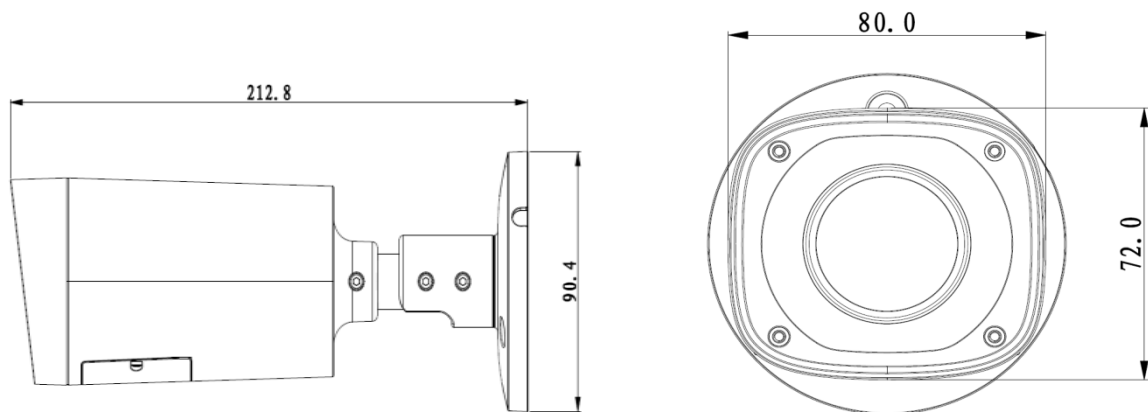

Dimensions (mm)